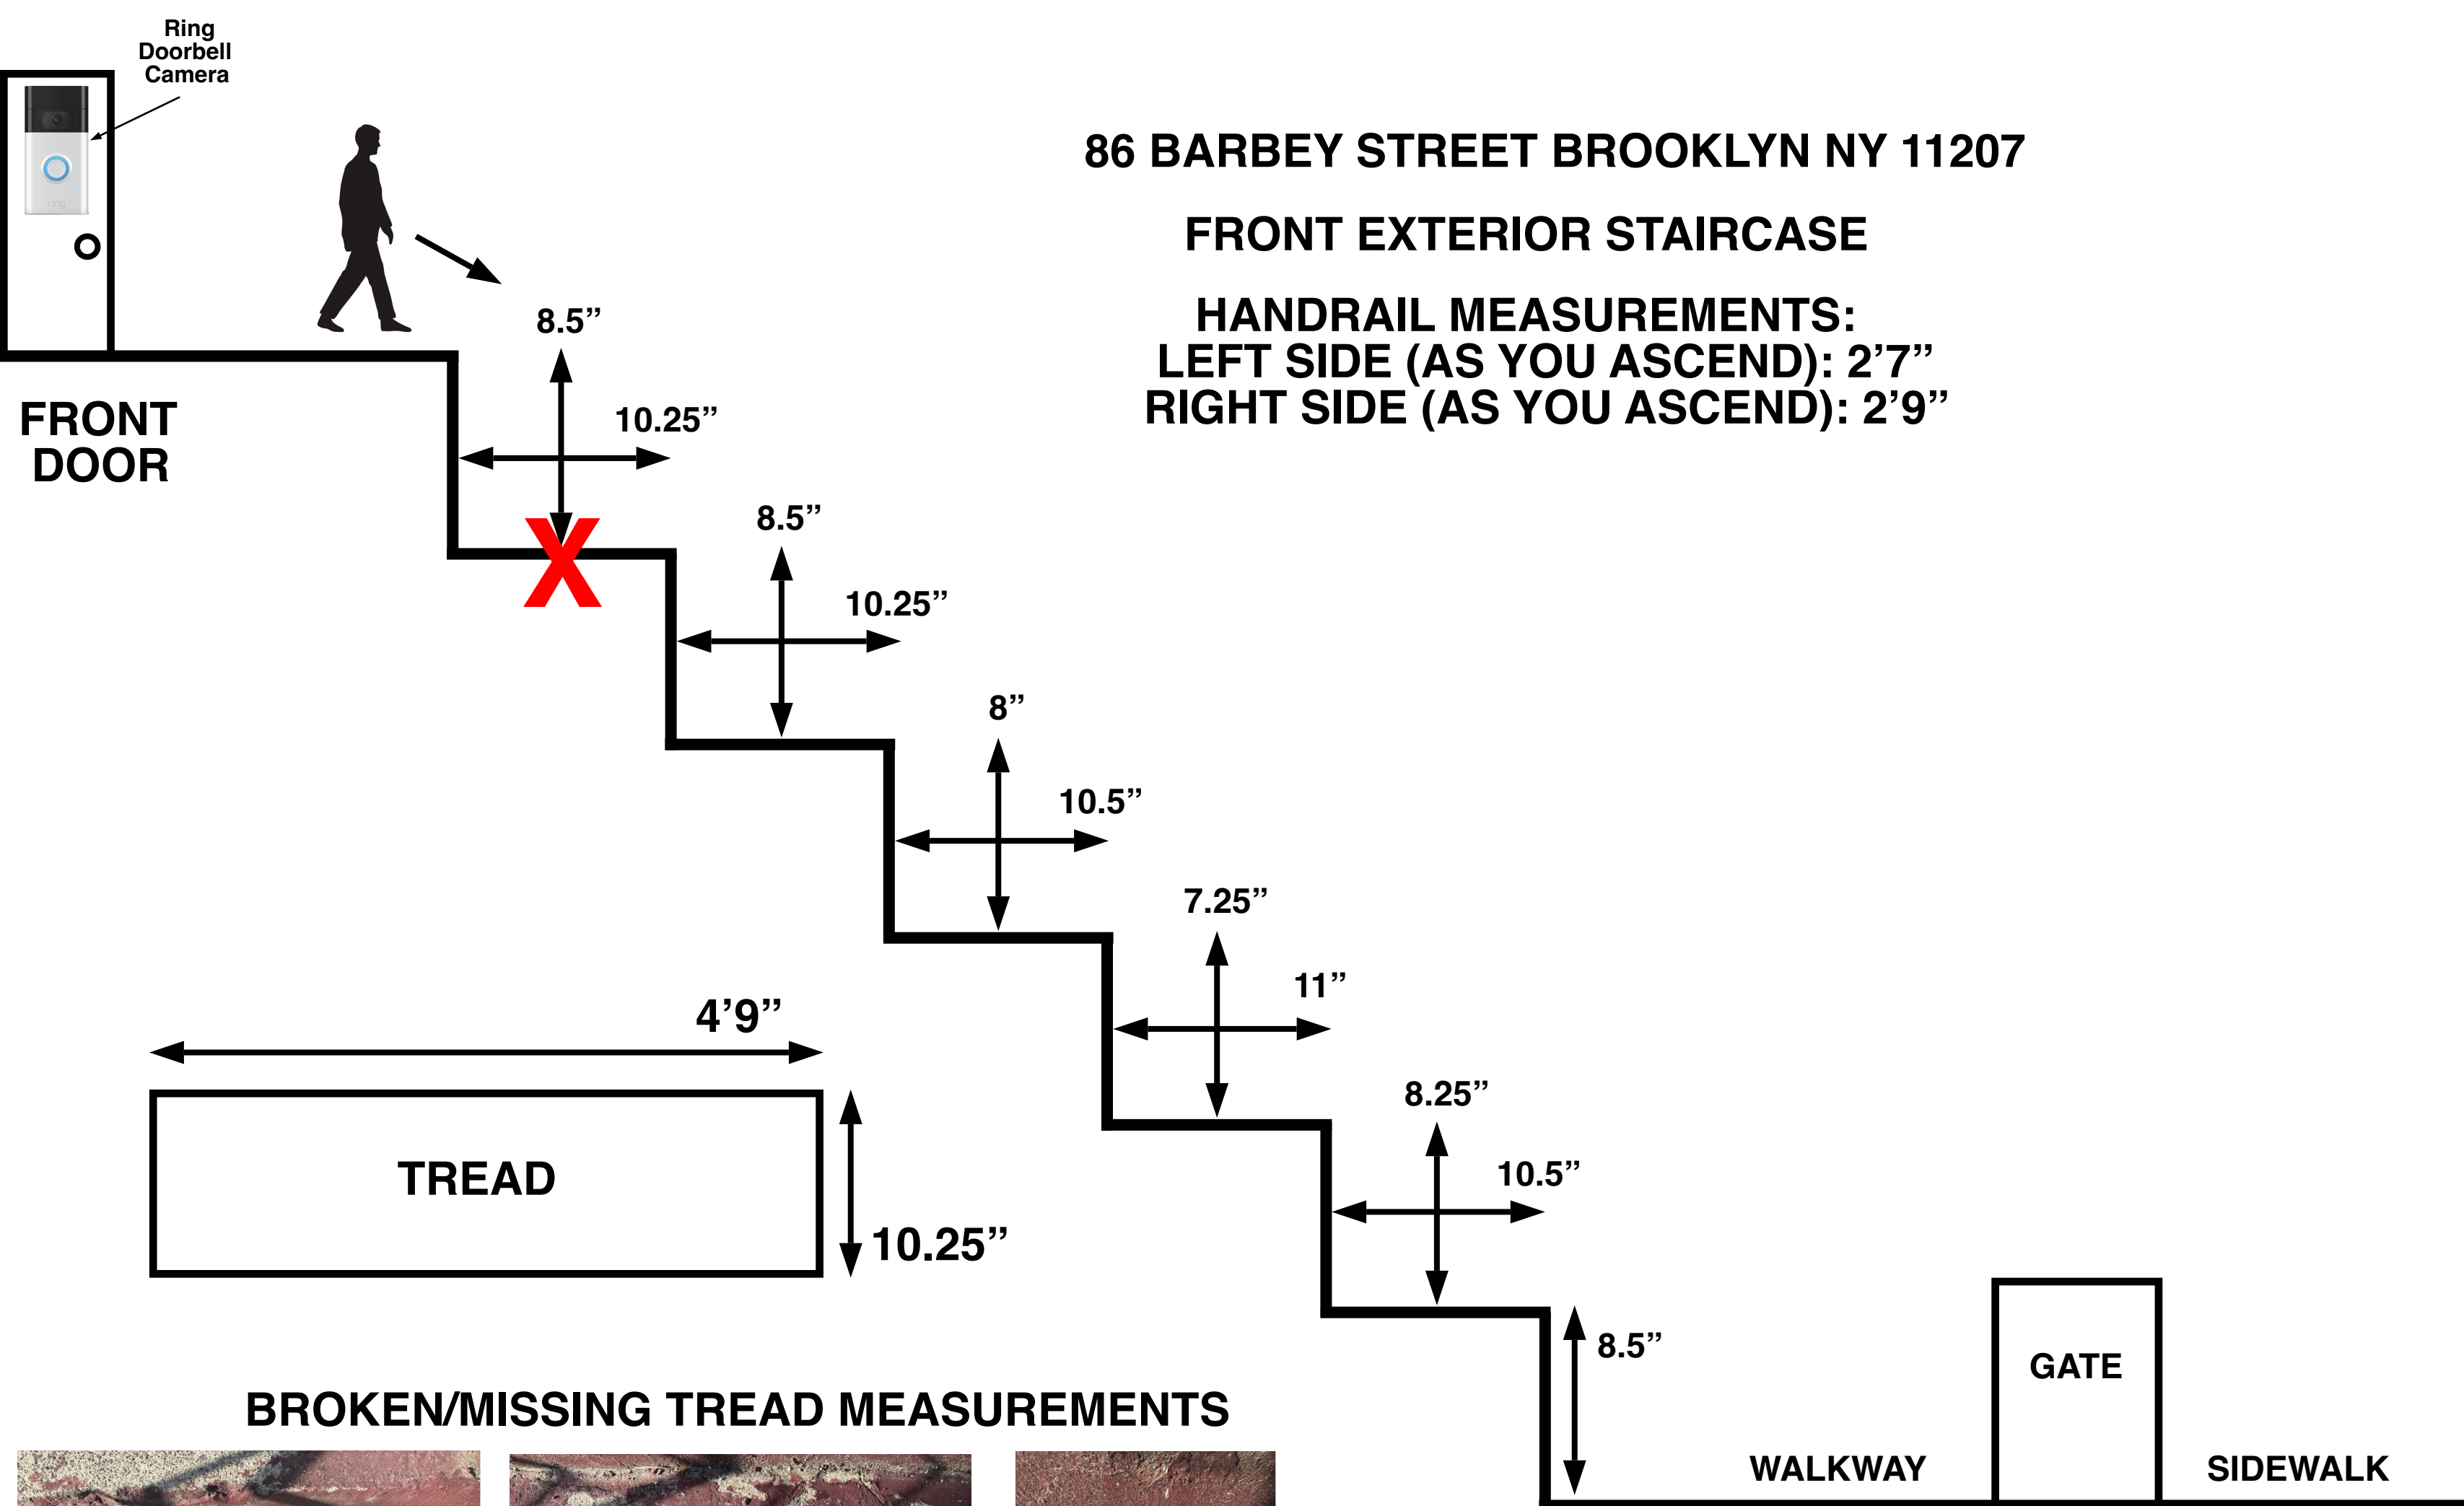

86 BARBEY STREET BROOKLYN NY 11207

FRONT EXTERIOR STAIRCASE

HANDRAIL MEASUREMENTS:
LEFT SIDE (AS YOU ASCEND): 2'7"
RIGHT SIDE (AS YOU ASCEND): 2'9"

BROKEN/MISSING TREAD MEASUREMENTS

M
A
Z
A
R
I
E

M M
VALLADAR
N Z
ERN A
R I
E