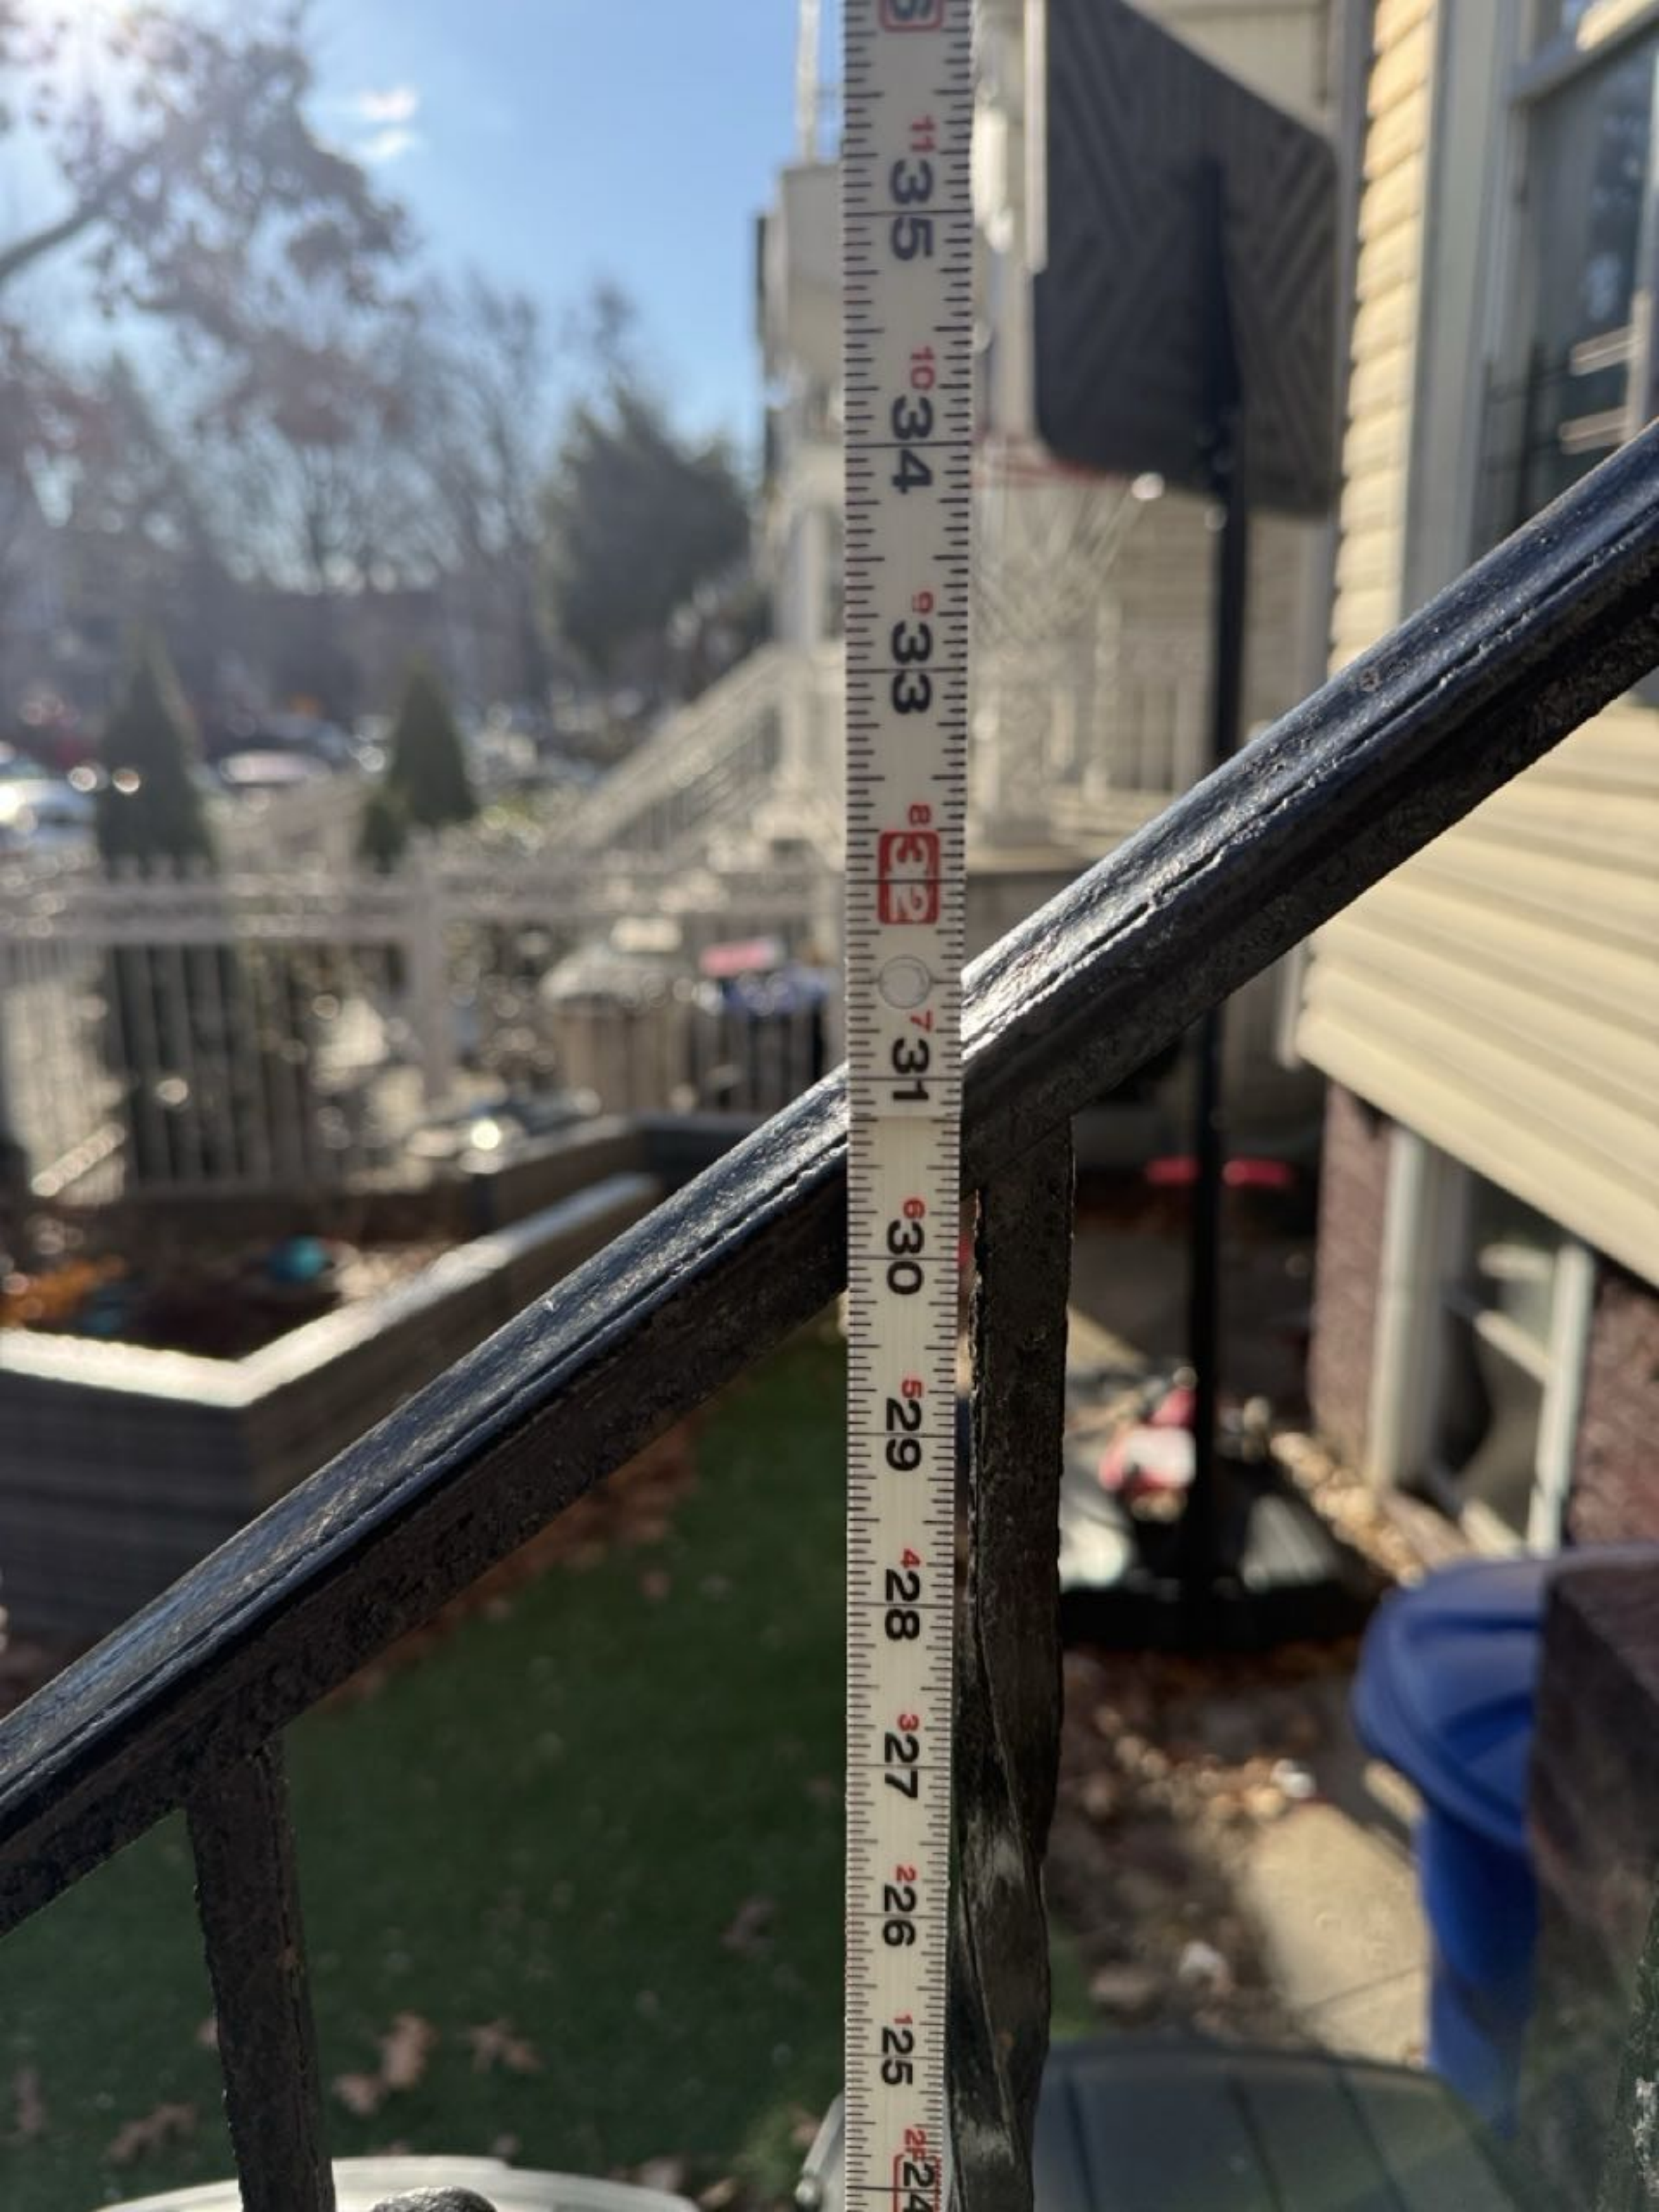

31.5
31
30
29
28
27
26
25
24
23
22
21
20
19
18
17
16
15
14
13
12
11
10
9
8
7
6
5
4
3
2
1
0